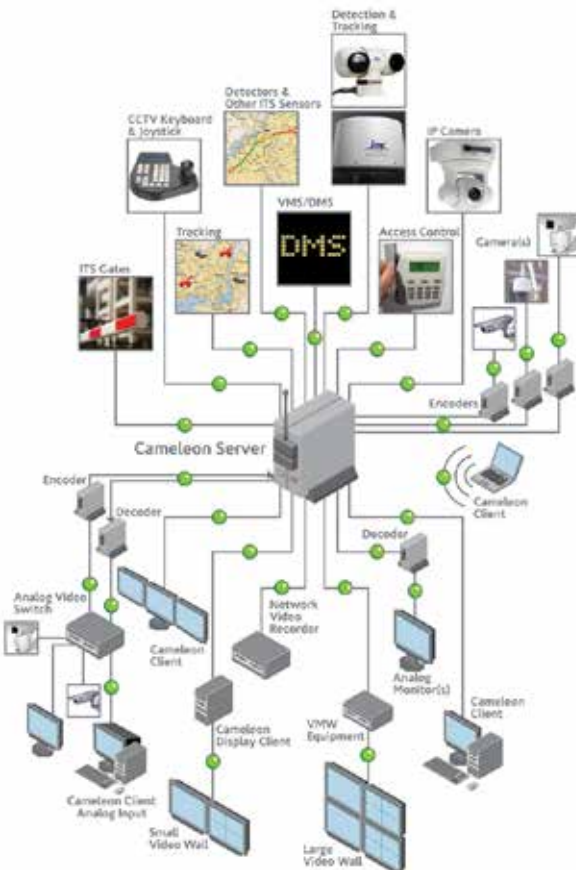

VIDEO	
Hybrid IP/Analog Video	Simultaneous viewing and control of both IP and analog video through a single interface
Multi-Purpose Windows	Windows are live control pads View and control video, site maps, remote PCs or Internet browsers
Fluid PTZ Control	Video is loaded via a drag-and-drop interface, Camera functions are controlled through the mouse
Archived Video	Common interface allows retrieval of archived video from network video recorders, DVRs and VCRs
Camera Association	Automatically loads archived video associated with an alarm
FTP Image Capture	Scriptable, Allows automatic upload to Web host
External Display control	Simple drag-and-drop access to external monitors and monitor walls
ITS	
Dynamic Message Sign Control	Interfaces with signs from different manufacturers, Controls message levels, libraries, broadcasting to multiple signs, permitted/excluded word lists, sign groups and an XML interface to external systems
Lane Control Systems	Built-in support for reversible HOV lanes, counterflow systems, parking and event management systems, and congestion warning systems
Center-to-Center	Functionality Shares resources with other jurisdictions Maintains complete control over local system
NTCIP Support	Fully supports NTCIP control of cameras and signs
ITS Device Drivers	Available for detector stations, traffic control gates, signal heads, blank-out signs and more
Positional Awareness	Monitors the movement of GPS-enabled resources in real time Triggers camera tracking when entering user-defined zones

PORTLAND
Corporate Headquarters
FLIR Systems, Inc.
27700 SW Parkway Ave.
Wilsonville, OR 97070
USA
PH: +1 866.477.3687

BELGIUM
FLIR Systems Trading
Belgium BVBA
Luxemburgstraat 2
2321 Meer
Belgium
PH: +32 (0) 3665 5100

FLIR ITS
Hospitaalweg 1B
B-8510 Marke
Belgium
PH: +32 (0)56 37 22 00

www.flir.com
NASDAQ: FLIR

SWEDEN
FLIR Systems AB
Antennvägen 6,
PO Box 7376
SE-187 66 Täby
Sweden
PH: +46 (0)8 753 25 00

SANTA BARBARA
FLIR Systems, Inc.
70 Castilian Drive.
Goleta, CA 93117
USA
Ph: +1 866.477.3687

UK
FLIR Systems UK
2 Kings Hill Avenue
Kings Hill
West Malling - Kent
ME19 4AQ
United Kingdom
PH: +44 (0)1732 220 011

Specifications are subject to change without notice
©Copyright 2014, FLIR Systems, Inc. All other brand and product names are trademarks of their respective owners. The images displayed may not be representative of the actual resolution of the camera shown. Images for illustrative purposes only. [Created 08/14]