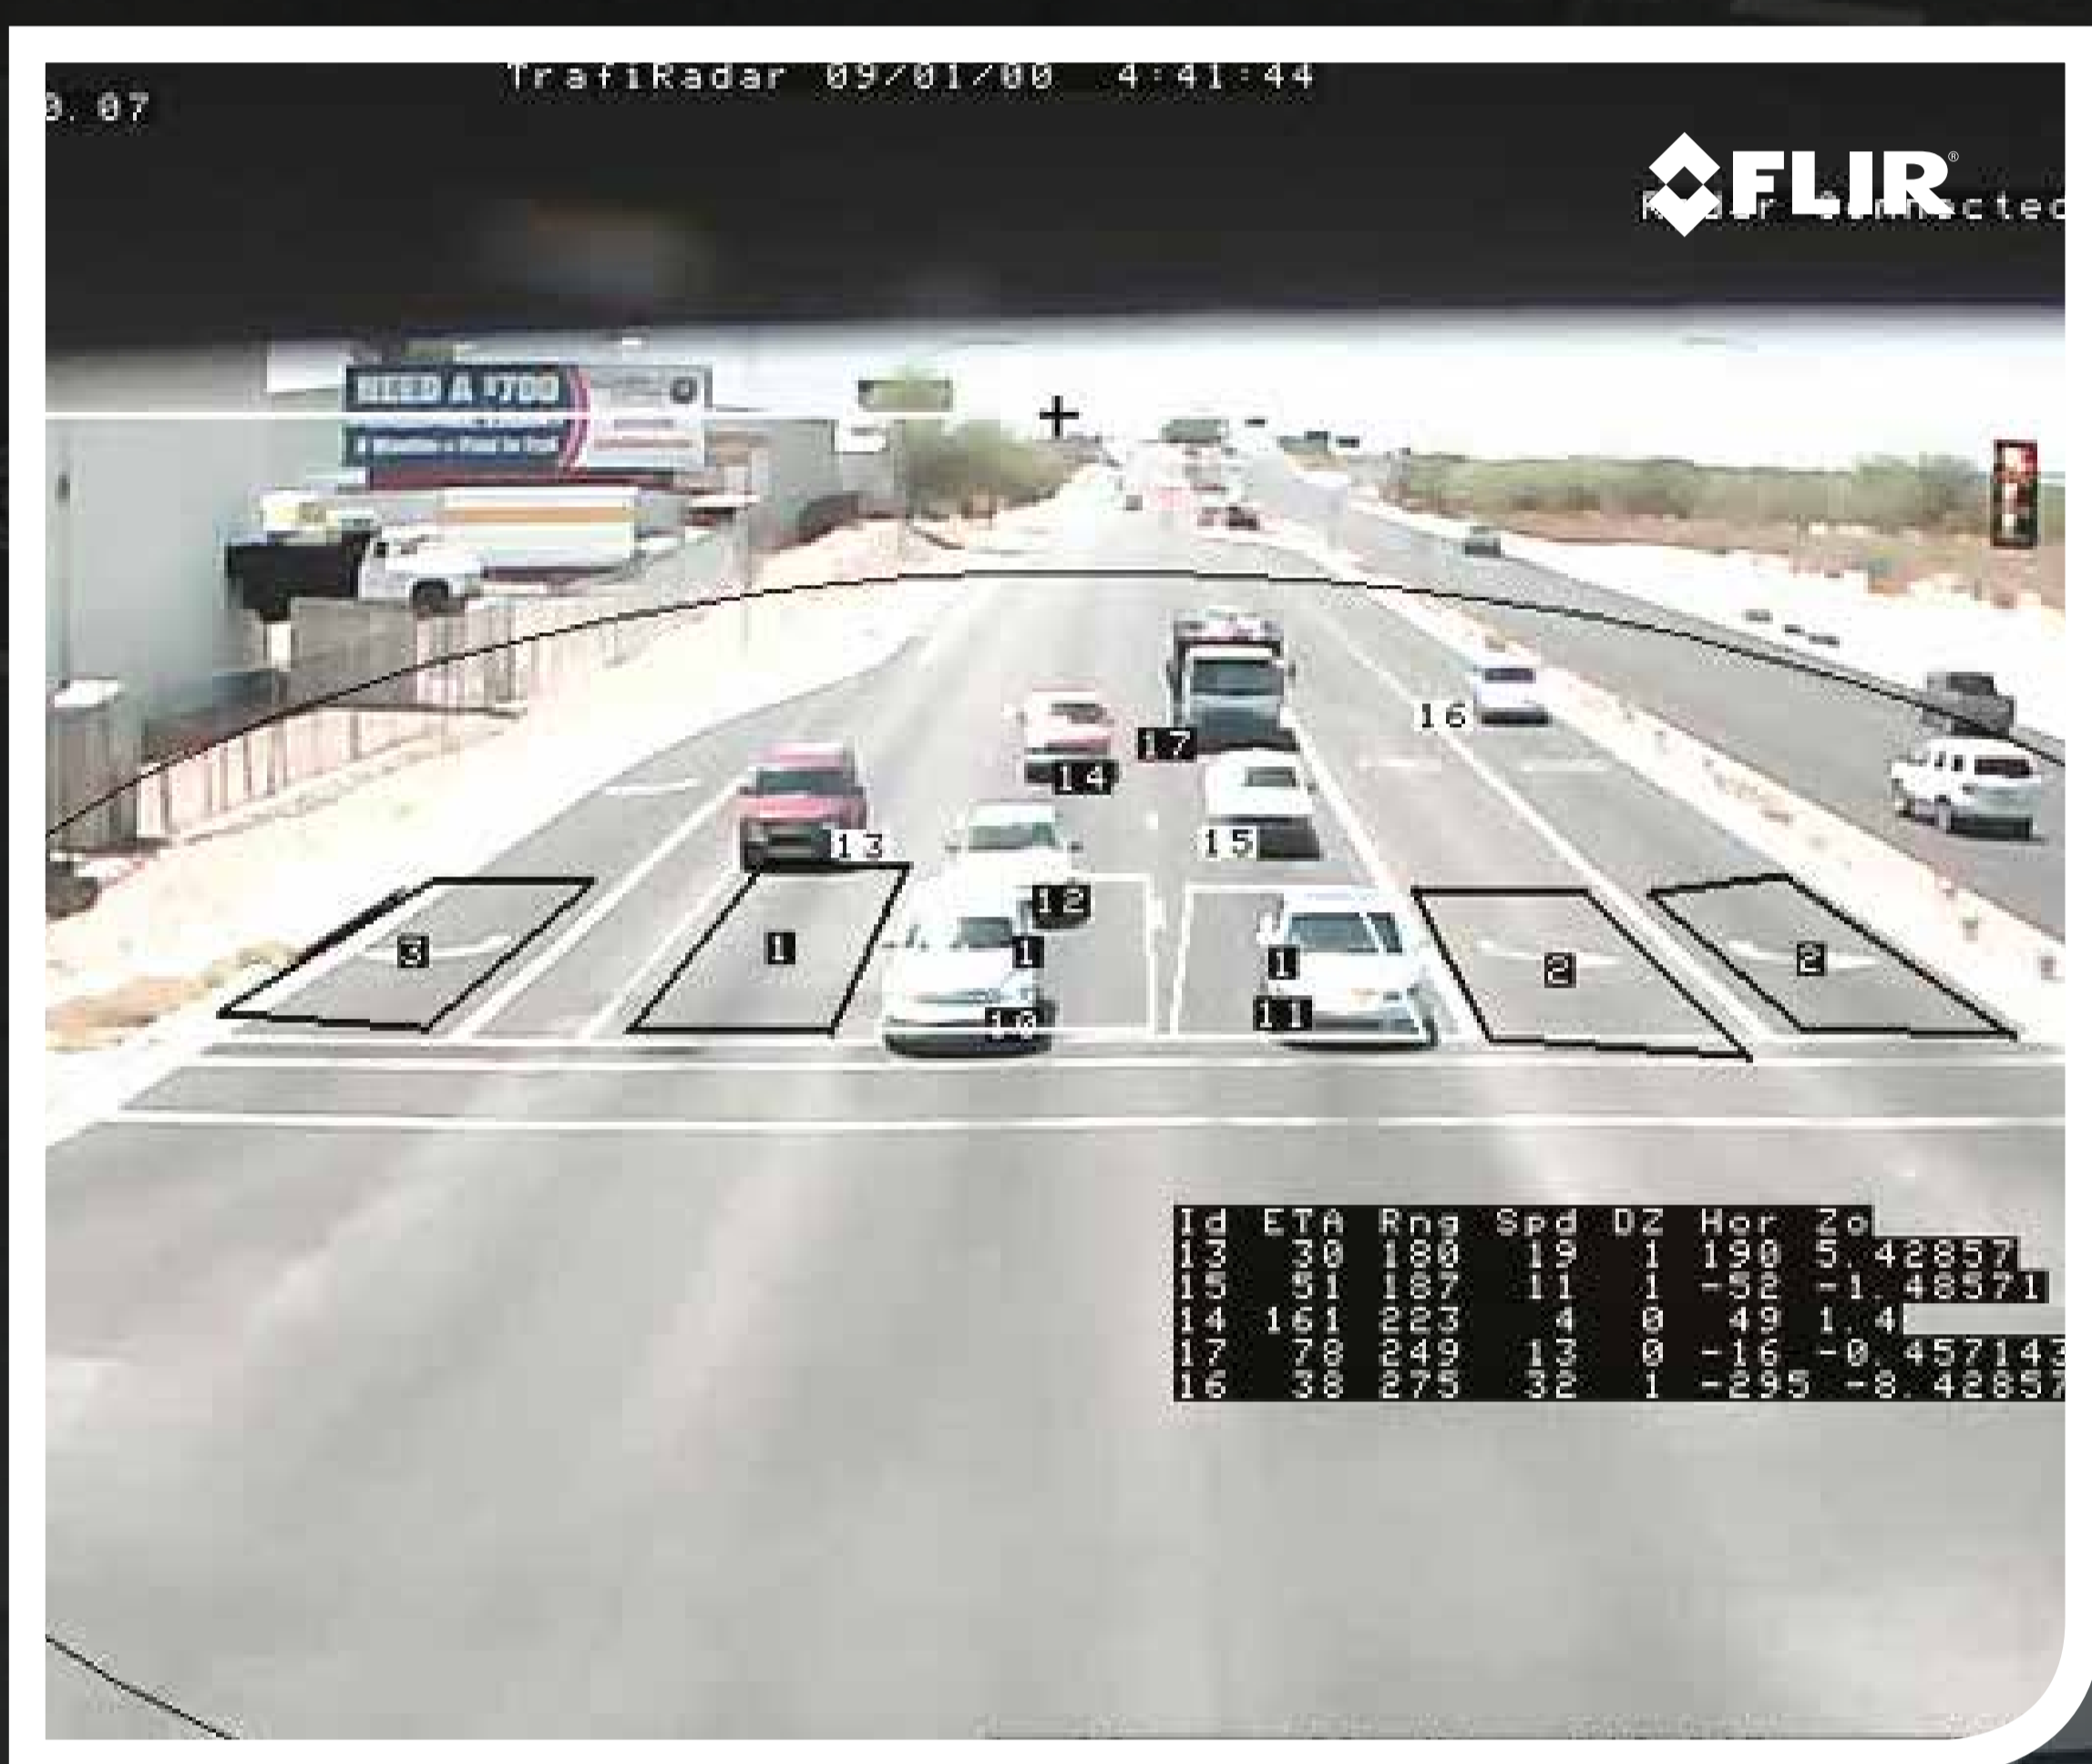

Safe and efficient traffic at your intersection

Integrated video and radar image

FLIR TraqiRadar

The perfect blend of video and radar vehicle detection

Features & benefits:

- High detection performance from two proven technologies: video & radar
- Detects at distances up to 600ft, on multiple lanes
- Easy to install and configure